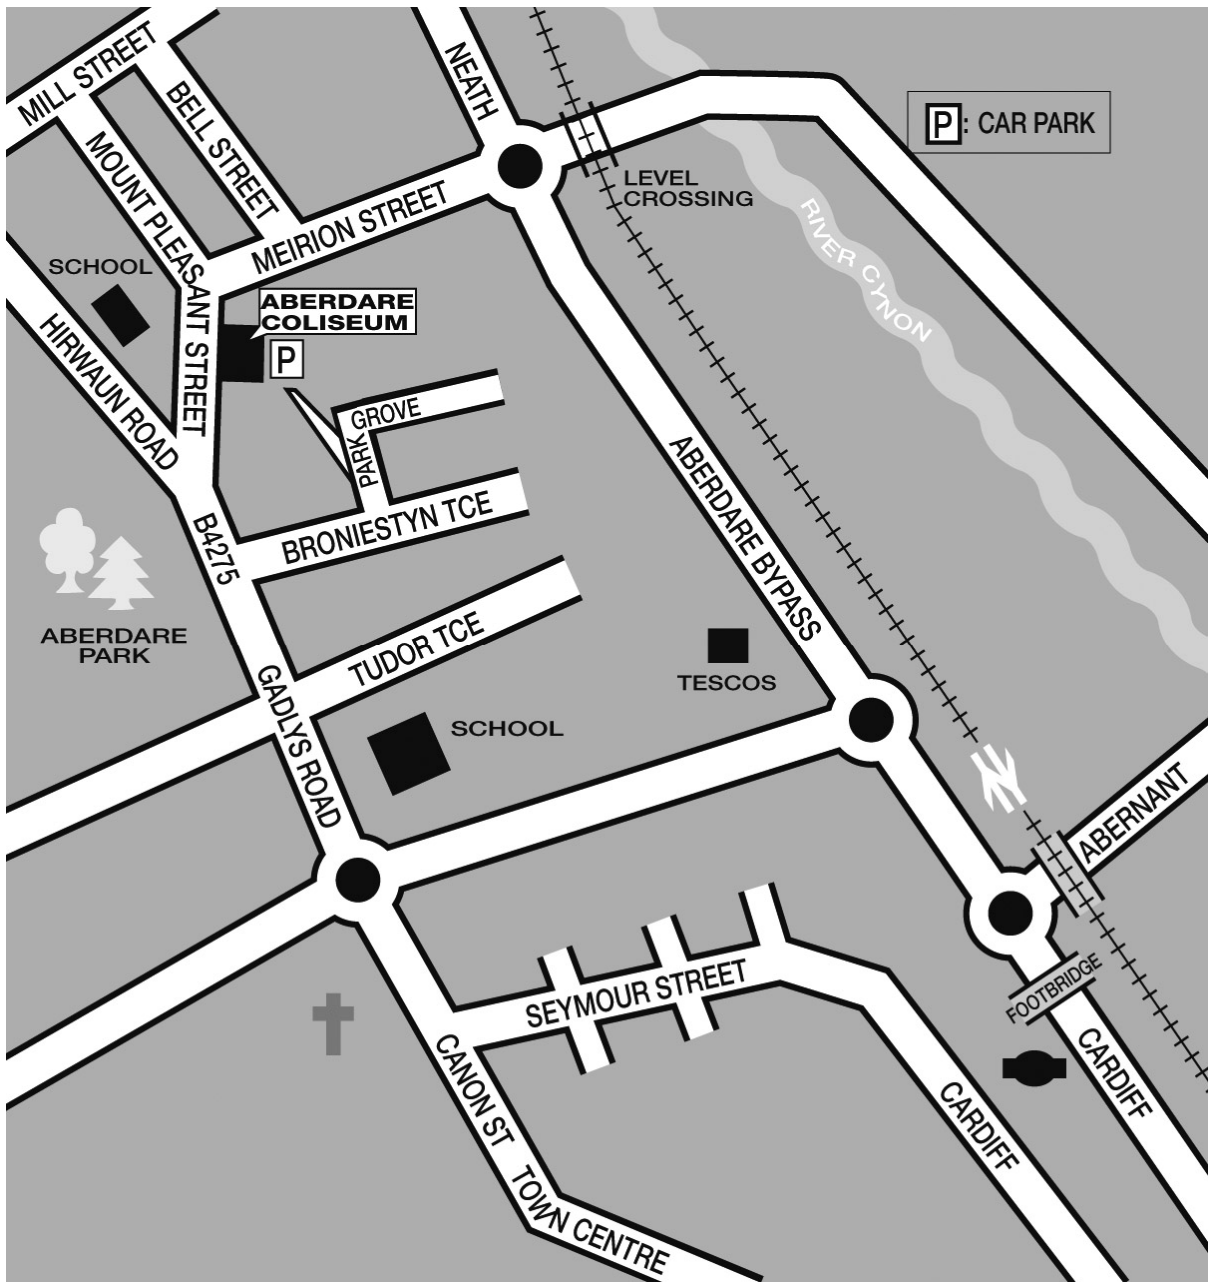

COLISEUM
Y COLISEWM

Directions

There are brown theatre signs in Aberdare for the theatre.

Take the A470 (junction 32 with the M4), passing exits to Caerphilly, Pontypridd etc. At the Abercynon roundabout (ie, the first roundabout on the A470), take the A4059 (the first exit) signposted to Aberdare. Follow the signs for Aberdare A4059, then Hirwaun A4059. At the Tesco roundabout in Aberdare, take the first exit, and follow the signs for Trecynon B4275 (Gadlys Road). At the **major** traffic light **crossroads** (at the entrance to the park), carry on and then take the first right in to Broniestyn Terrace. The next left (Park Grove) will get you to The Coliseum's free car park.